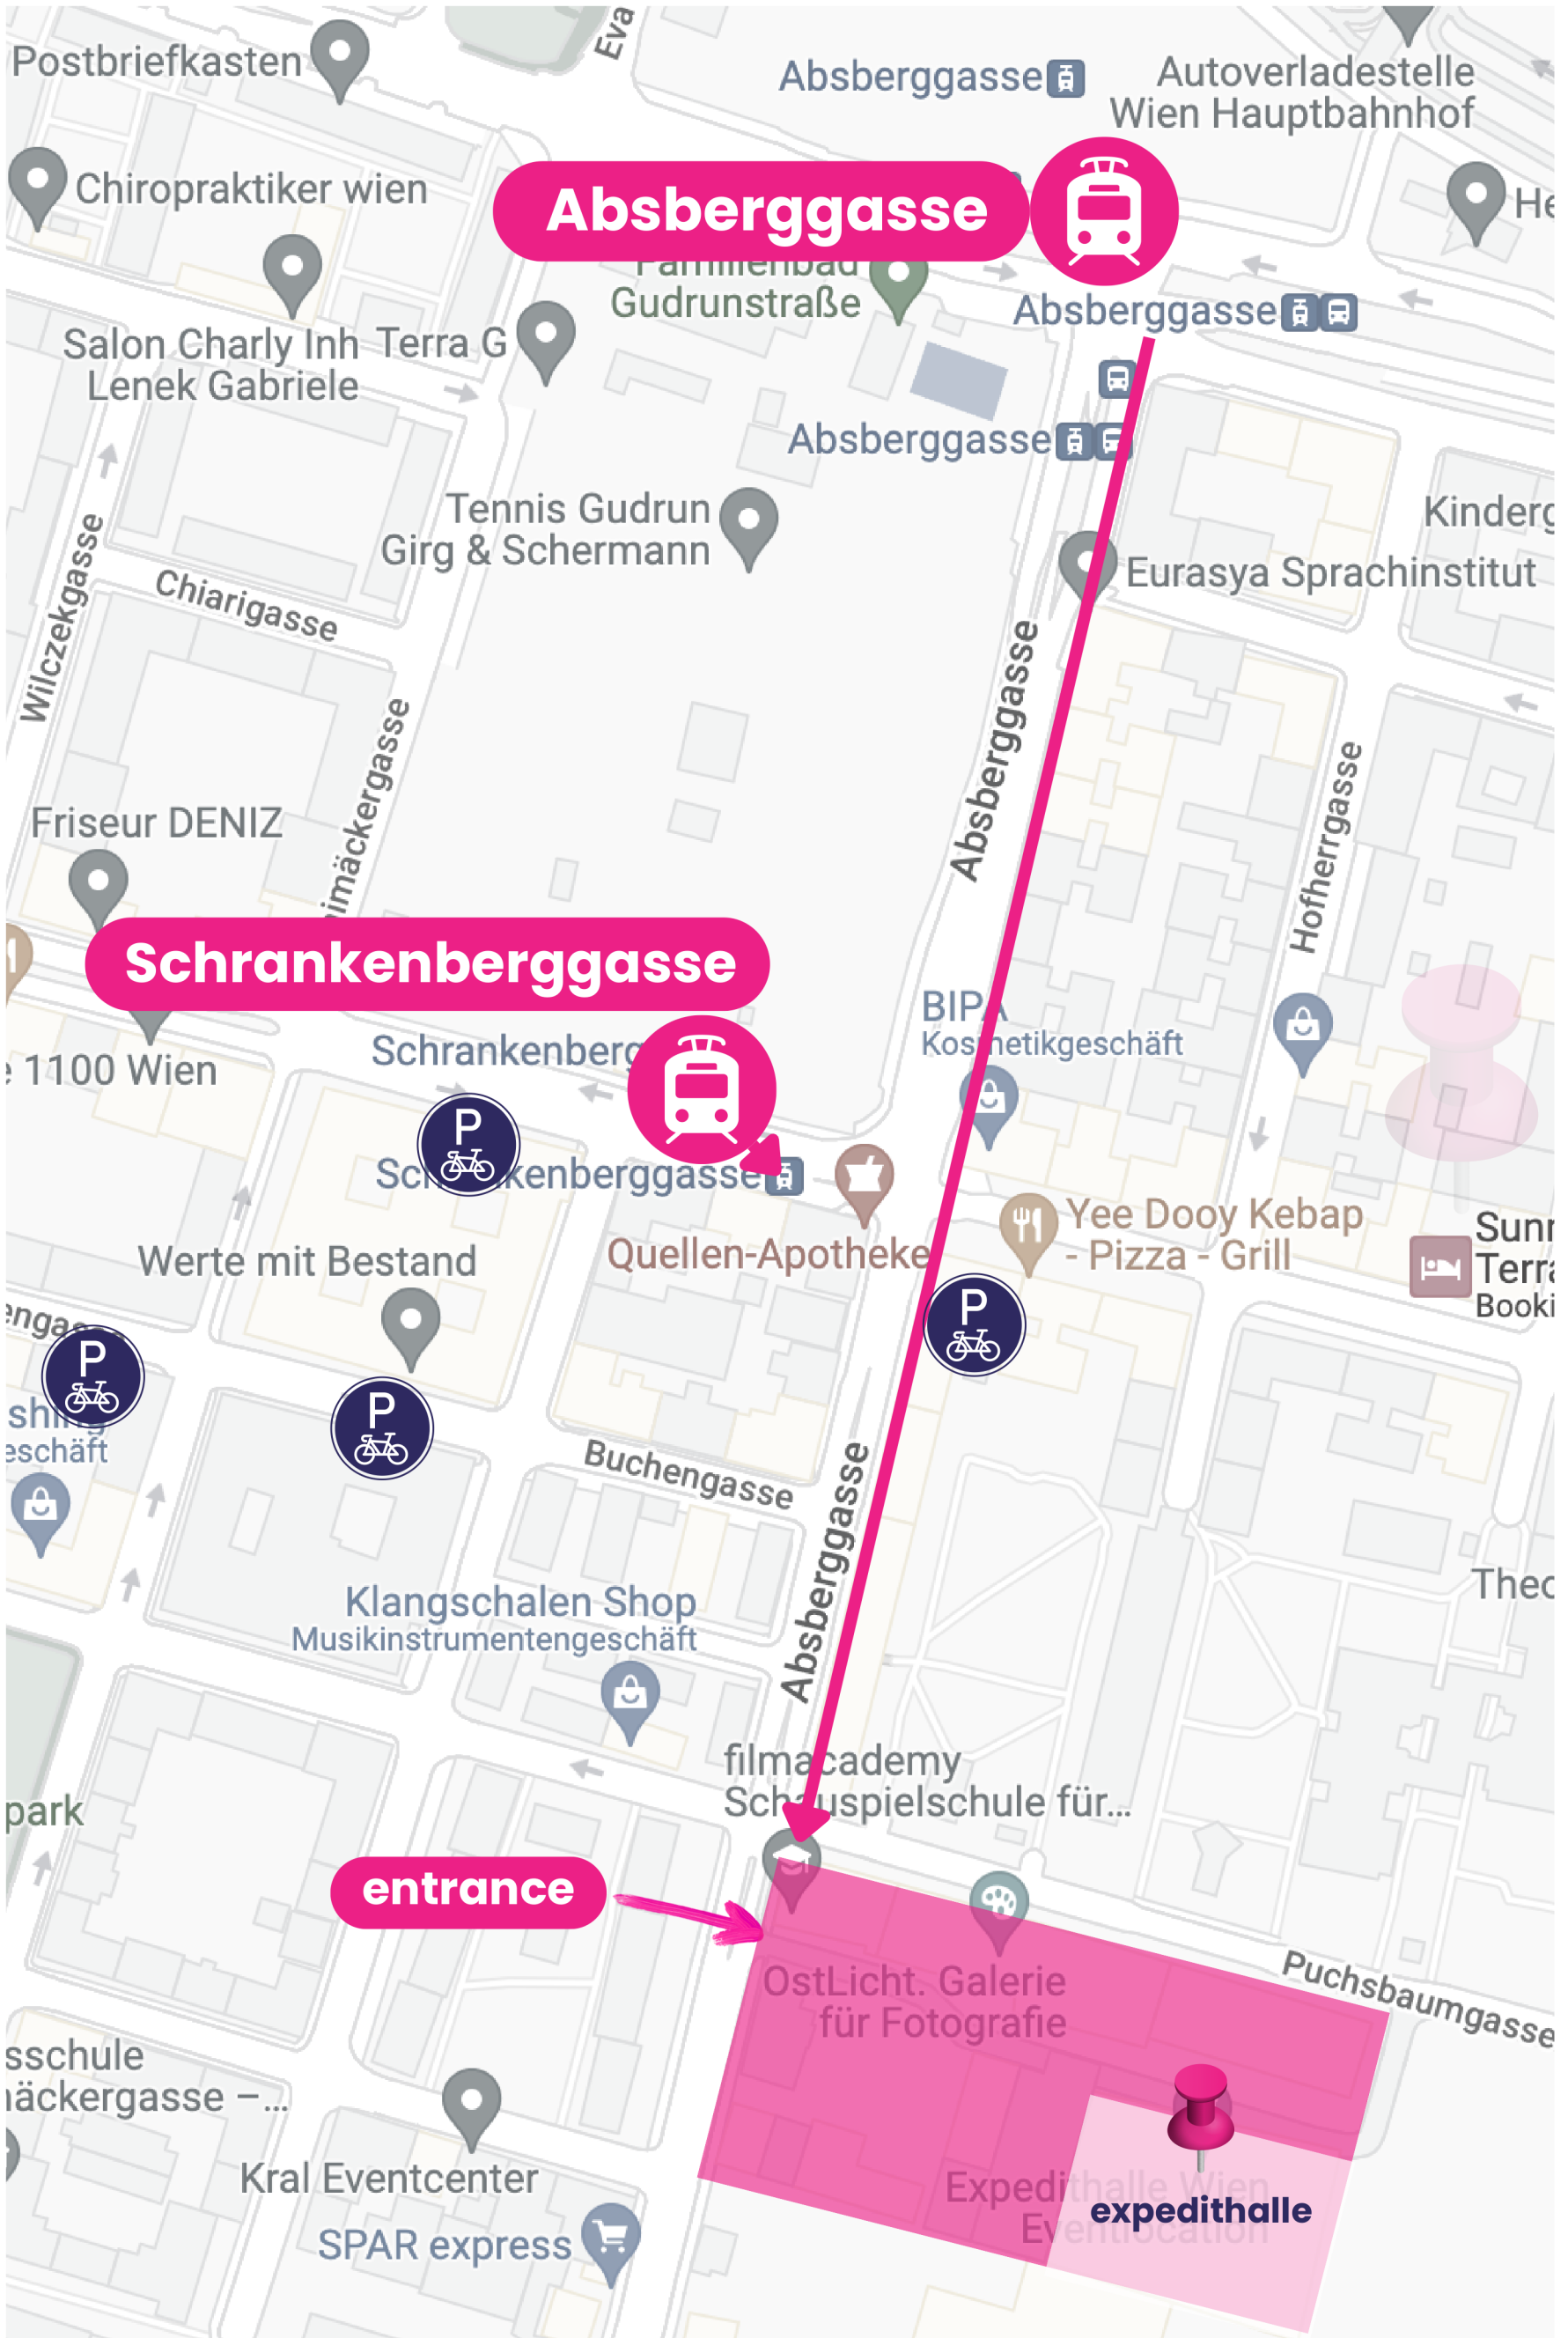

**All ways lead to rome,
but these will take you to us.**

directions, maps & orientation

arrival by public transportation
walk from tram stations & bicycle parking spaces
orientation on-site

**short version
mobile**

uxcon
vienna

arrival by public transportation

address

Expeditihalle Wien
Absberggasse 27
1100 Wien

subway stations nearby

Reumannplatz (950m)
Hauptbahnhof (2,2km)
Troststraße (1,1km)

tram stations nearby

ⓓ Absberggasse
ⓐ Schrankenberggasse

zoom in

walk from tram stations

 = bicycle parking spaces

orientation on-site

expedithalle = main stage

das lot = side stage*

workshop rooms:

design thinking space*